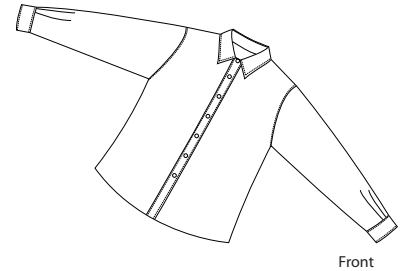

Long Sleeve Ladies Easy Care Shirt

PORT | AUTHORITY®

Front

Back

L608

- * 4.5-ounce * 55/45 cotton/poly
- * Contrast color inside the back yoke and collar * Dyed-to-match buttons
- * Button-through sleeve plackets with adjustable cuffs * Open collar
- * Traditional ladies fit